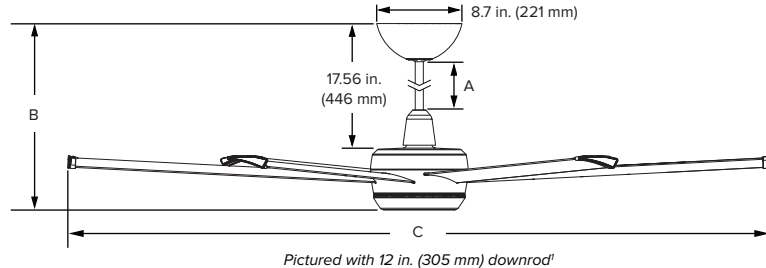

BIG ASS FANS® TURBO6

KICK HEAT'S ASS WITH OUR HIGHEST-PERFORMING FAN

Downrod Lengths					
Downrod (A)¹	12 in. (305 mm)	20 in. (508 mm)	32 in. (813 mm)	48 in. (1219 mm)	60 in. (1524 mm)
Fan Height (B)	24 in. (610 mm)	32 in. (813 mm)	44 in. (1118 mm)	60 in. (1524 mm)	72 in. (1829 mm)
Ceiling Height	9–10 ft (2.7–3 m)	10–13 ft (3–4 m)	13–14 ft (4–4.3 m)	14–16 ft (4.3–4.9 m)	16–18 ft (4.9–5.5 m)

Technical Specifications									
Diameter (C)	CFM²	Efficiency (CFM/W)²	Max Watts	Max Speed²	Input Power	Packaged Dimensions and Weight	Fan Weight³	Environment⁴	Sound Level⁵
60 in. (152 cm)	10,544 CFM	260	55 W	175 RPM	100–240 VAC, 50/60 Hz, 1 ϕ	37.1 in. L x 13.8 in. W x 13.7 in. H (943 mm L x 351 mm W x 348 mm H) 35.4 lb (16.1 kg)	24.5 lb (11.1 kg)	Indoor Covered outdoor (inland)	<35 dba at max speed
72 in. (183 cm)	14,033 CFM	305	66 W	140 RPM		37.1 in. L x 13.8 in. W x 13.7 in. H (943 mm L x 351 mm W x 348 mm H) 37 lb (16.8 kg)	26.4 lb (12 kg)		
84 in. (213 cm)	18,160 CFM	359	66 W	115 RPM		43.1 in. L x 13.8 in. W x 13.7 in. H (1095 mm L x 351 mm W x 348 mm H) 40.6 lb (18.4 kg)	28.2 lb (12.8 kg)		

Construction Features						
Airfoils	Motor and Hub	Controls	Onboard Sensors	Integrations⁶	Mounting	Accessories
Made from aircraft-grade aluminum Tilted blade profile for maximum coverage area	High-efficiency, brushless DC/EC motor	Handheld remote Mobile app with Kick Ass™ mode Bluetooth wall control Voice control 0–10 V	Temperature and humidity sensors enable automatic fan speed adjustment	Voice control with Google Assistant or Amazon Alexa	Indoor: Flat or sloped ceilings 9 ft (2.7 m) or taller Maximum slope: 34° Outdoor: Flat ceilings 9 ft (2.7 m) or taller	Bluetooth wall control 0–10 V module Extended length downrods

Ordering Information		
Diameter	Finish	Downrod¹
MK-TRB1-052306: 60 in. (152 cm) MK-TRB1-062306: 72 in. (183 cm) MK-TRB1-072306: 84 in. (213 cm)	A786: Black A786F736: Black and Brushed Silver	I12: 12 in. (305 mm) I20: 20 in. (508 mm) I32: 32 in. (813 mm)