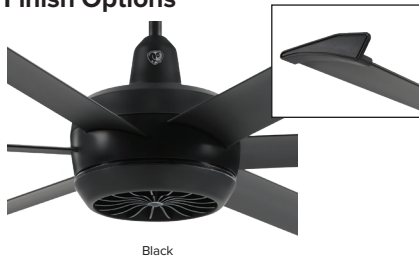

Finish Options

Remote

USA
BIGASSFANS.COM
877-244-3267

CANADA
BIGASSFANS.COM
844-924-4277

AUSTRALIA
BIGASSFANS.COM/AU
1300 244 277

SINGAPORE
BIGASSFANS.COM/SG
65 6709 8500