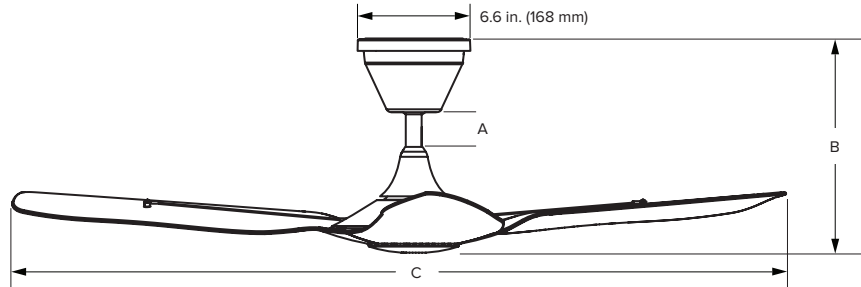

HAIKU® COASTAL

THE WORLD'S FIRST AND ONLY STORM-READY FAN

Pictured with 5 in. (128.5 mm) downrod¹

Downrod Lengths							
Downrod (A)¹	Included (52-in. fans)	Included (60-in. fans)	Optional				
		5 in. (128.5 mm)	10 in. (256 mm)	22 in. (561 mm)	34.8 in. (884 mm)	50.8 in. (1291 mm)	62.8 in. (1595 mm)
Fan Height (B)	11.5 in. (289 mm)	16.4 in. (417 mm)	28.4 in. (721 mm)	41.1 in. (1044 mm)	57.1 in. (1451 mm)	69 in. (1755 mm)	
Ceiling Height	≥ 8 ft (≥ 2.4 m)	≥ 9 ft (≥ 2.7m)	≥ 10 ft (≥ 3 m)	≥ 11 ft (≥ 3.4 m)	≥ 12 ft (≥ 3.7 m)	≥ 13 ft (≥ 4 m)	

Fan Specifications									
Diameter (C)	CFM (Max)	Max Speed	Watts (Max)	Environment²	Input Power	Packaged Dimensions and Weight	Fan Weight	Mounting	Sound Level³
52 in. (132 cm)	6,429 CFM	202 RPM	26.7 W	UL Wet Rated for outdoor use IP56	100–240 VAC, 50/60 Hz, 1 ϕ	27-3/8 in. L x 11-1/8 in. W x 9-3/8 in. H (695 mm L x 283 mm W x 238 mm H) 17.4 lb (7.9 kg)	10.4 lb (4.7 kg)	Flat ceilings 8 ft (2.4 m) or taller	<35 dBA at max speed
60 in. (152 cm)	9,982 CFM	200 RPM	35.7 W			31-1/4 in. L x 11-1/8 in. W x 9-1/2 in. H (794 mm L x 283 mm W x 241 mm H) 19 lb (8.6 kg)	12.9 lb (5.9 kg)	Flat ceilings 9 ft (2.7 m) or taller	

Construction Features					Integrated LED Light (Optional)		
Airfoils	Motor	Controls	Mounting	Optional Accessories	Color Temp	CRI	Features
UV-resistant hybrid resin construction Stainless steel retention cables secure and stabilize airfoils	High-efficiency, brushless EC motor Sealed bearings and electronics	Handheld remote Bluetooth wall control Big Ass Fans mobile app⁴ Voice control⁴ 0–10 V	Covered mounting bracket protects against debris and moisture Fan stabilizer restricts movement in high wind conditions	Bluetooth wall control 0–10 V module Extended length downrods	2700 K	90	Sealed for protection against moisture Settings include on/off and 16 dimmable light levels

Ordering Information⁵	
Matte Black	Matte White
52 inch (132 cm): MK-HKC1-042506A258F258I05(S2) 60 inch (152 cm): MK-HKC1-052506A258F258I10(S2)	52 inch (132 cm): MK-HKC1-042506A824F824I05(S2) 60 inch (152 cm): MK-HKC1-052506A824F824I10(S2)
Caramel	Cocoa
52 inch (132 cm), Caramel/White: MK-HKC1-042506A824F533I05(S2) 52 inch (132 cm), Caramel/Black: MK-HKC1-042506A258F533I05(S2) 60 inch (152 cm), Caramel/White: MK-HKC1-052506A824F533I10(S2) 60 inch (152 cm), Caramel/Black: MK-HKC1-052506A258F533I10(S2)	52 inch (132 cm), Cocoa/Black: MK-HKC1-042506A258F532I05(S2) 60 inch (152 cm): Cocoa/Black: MK-HKC1-052506A258F532I10(S2)