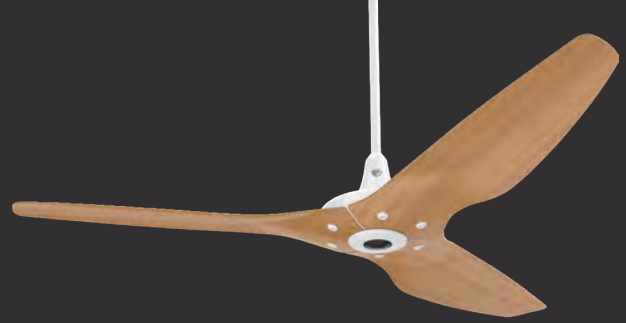

HAIKU INDOOR

THE CEILING FAN, REINVENTED