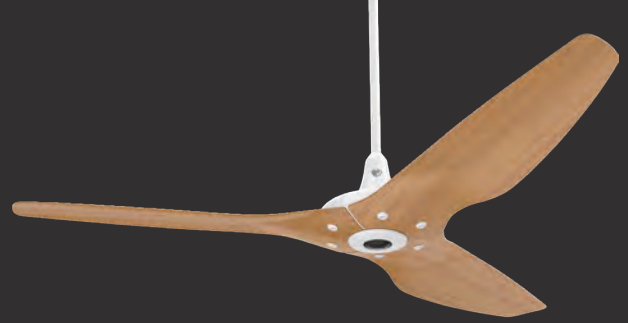

HAIKU INDOOR

THE CEILING FAN, REINVENTED