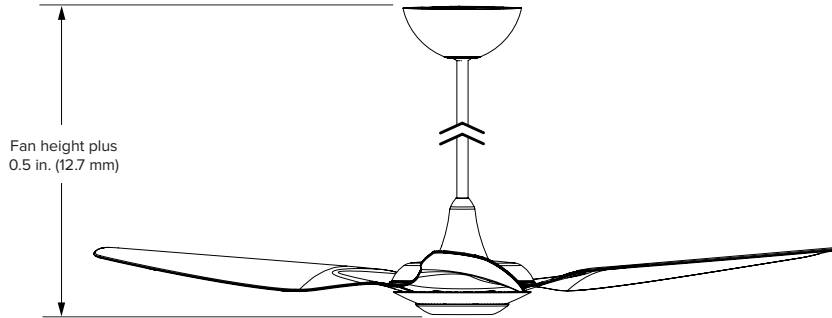

HAIKU LIGHT KIT

BRIGHTER, SMARTER, AND BUILT TO LAST

The Haiku Fan Light Kit adds 0.5 in. (12.7 mm) to the total fan height. See the Haiku fan spec sheet for exact fan heights, which depend on the fan's mount, diameter, and other factors.