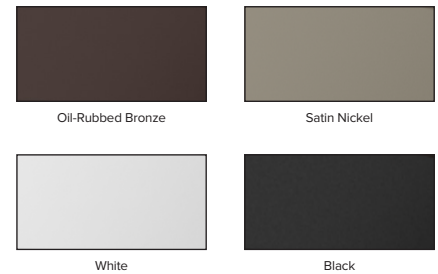

Finishes

USA
BIGASSFANS.COM
877-244-3267

CANADA
BIGASSFANS.COM
844-924-4277

AUSTRALIA
BIGASSFANS.COM/AU
1300 244 277

SINGAPORE
BIGASSFANS.COM/SG
65 6709 8500

MALAYSIA
BIGASSFANS.COM/SG
603 5565 0888