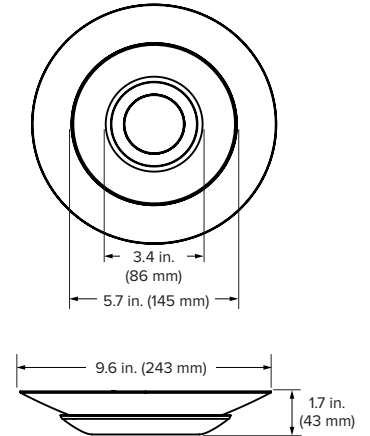

Technical Specifications

Operating Voltage	Operating Current	Nominal Input Power	Operating Temperature	Nominal Lumen Output	Color Rendering Index (CRI)	Corresponding Color Temperature (CCT)	Dimming Range
12/24 VCC	1.5 Adc (100% PWM)	16.3 W	32° to 104 °F (0° to 40 °C)	1,280 lm	82	2700 K	3–100% (16 settings)

Construction and Controls

Lens color	Finishes	Settings	Controls¹	SenseME Technology²	Environment
Diffused clear Smoky	Light kit finish matches fan hardware finish	16 brightness settings	On/Off and digital dimmer Adjust settings using the remote control, Haiku mobile app, or voice control.	Set the light's schedule, enable its motion sensor, and adjust other settings using the Haiku mobile app.	Damp rated for indoor and outdoor covered use. Not suitable for salt air environments.